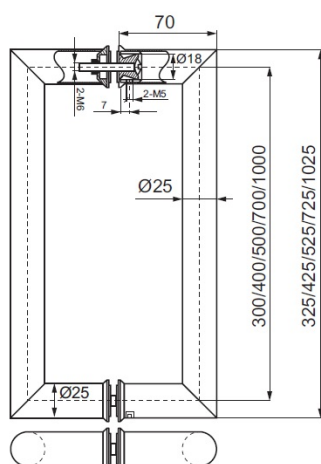

## Description:

Door Handle "Rhine" SS304 Polished,  $\varnothing 19 \times 219$ mm, cc 200mm, 8-12mm Glass Thickness, Bore:  $\varnothing 8$ mm

## Item number:

17.87.034-0

Units	Box	Carton	HS Code	Barcode
Pair	1	10	8302415000	 5704866466011